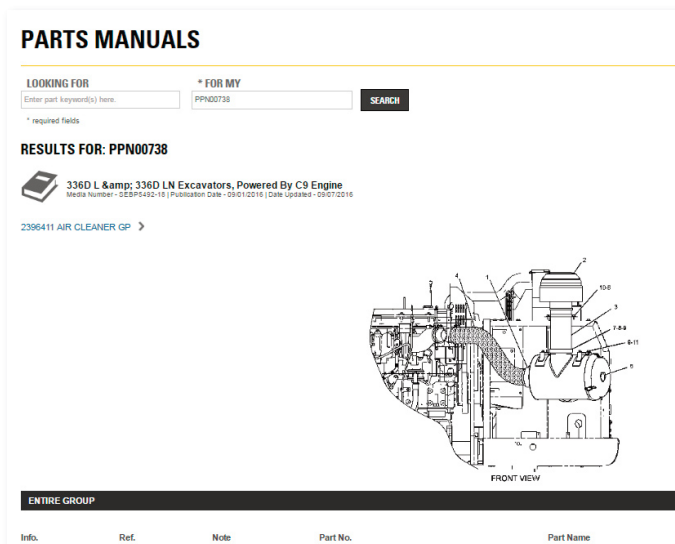

You will be presented with 2D graphics, to help you identify the parts you need.

Drilling down to the lowest level of detail will return the specific part numbers, descriptions. If a part isn't available you should see a message to contact us for more support.

If a part has been replaced a message will display alerting you to this, and you will be able to view details about the replacement part.