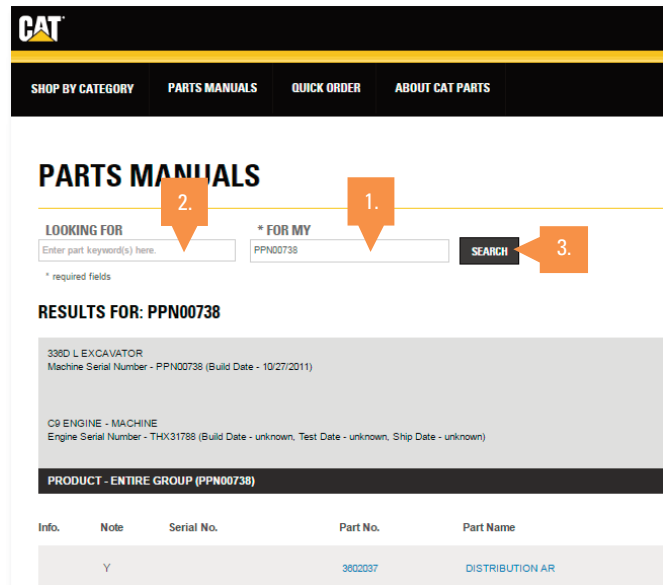

You will be presented with 2D graphics, to help you identify the parts you need.

Drilling down to the lowest level of detail will return the specific part numbers, descriptions. If a part isn't available you should see a message to contact us for more support.

If a part has been replaced a message will display alerting you to this, and you will be able to view details about the replacement part.