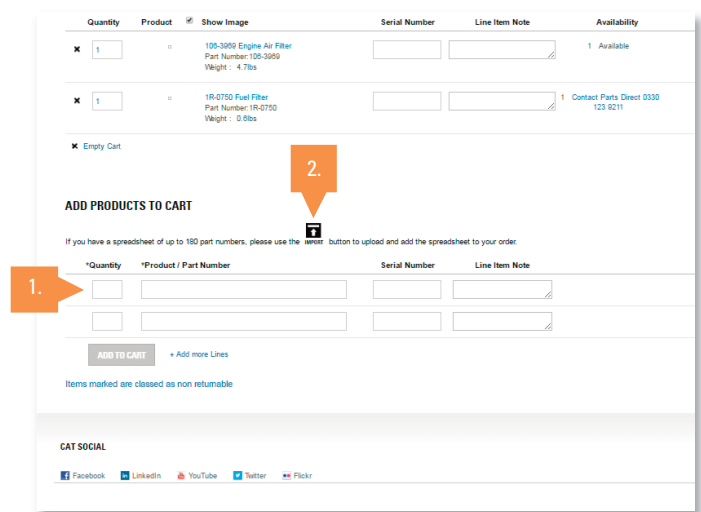

Uploading a .CVS file

1. Click on Choose File. You should see the files on your local computer.
2. After locating and selecting the file from your computer the 'Upload' button will now become Active. Clicking the Upload button will populate the Quick Order page with the quantity and part numbers on the selected file.
3. Click the order button.
4. Your basket should populate with the parts you have ordered. It may be that you want to adjust quantities or check whether something is in stock. You can see this here.