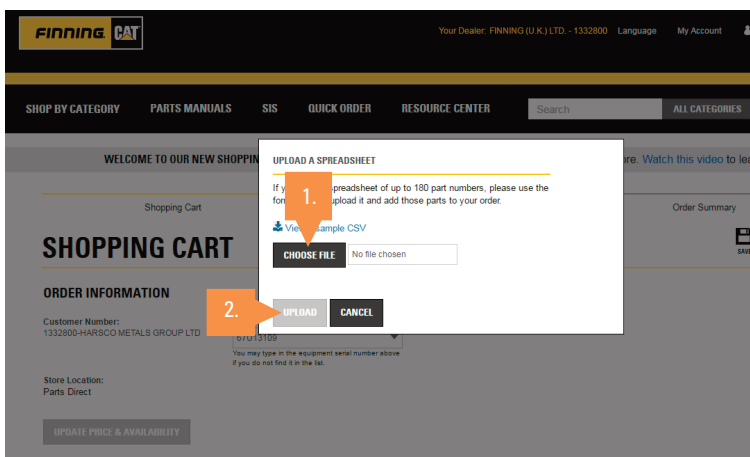

Uploading a .CVS file

1. Click on Choose File. You should see the files on your local computer.
2. After locating and selecting the file from your computer the 'Upload' button will now become Active. Clicking the Upload button will populate the Quick Order page with the quantity and part numbers on the selected file.
3. Click the order button.
4. Your basket should populate with the parts you have ordered. It may be that you want to adjust quantities or check whether something is in stock. You can see this here.