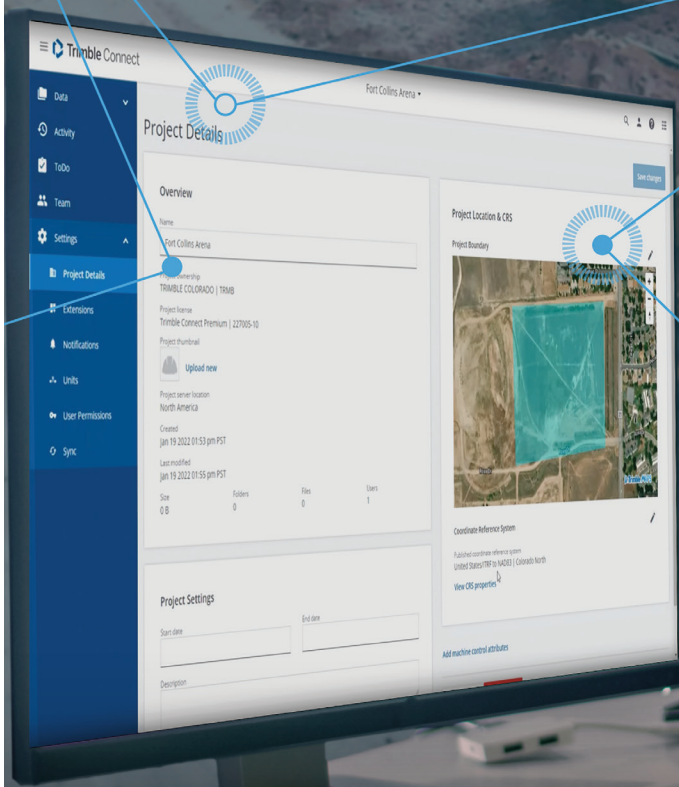

CONNECT YOUR JOBSITE

with the **Trimble Jobsite Connectivity Bundle.**

Coordinate, share and collaborate with the Trimble Jobsite Connectivity Bundle – four software solutions in one package that connects all stages of construction. Having a single source of truth for constructible data both in the field and in the office helps you avoid time-consuming rework, share data seamlessly across a project and know everyone is on the same page.

Trimble Business Center | Trimble Works Manager | Trimble WorksOS | Trimble Connect

Trimble
Authorized Dealer

Contact us today to connect your site!

SITECH Western Canada
1-855-910-8315
<https://www.sitech-wc.ca/>

**YOUR CONSTRUCTION
TECHNOLOGY PROVIDER**