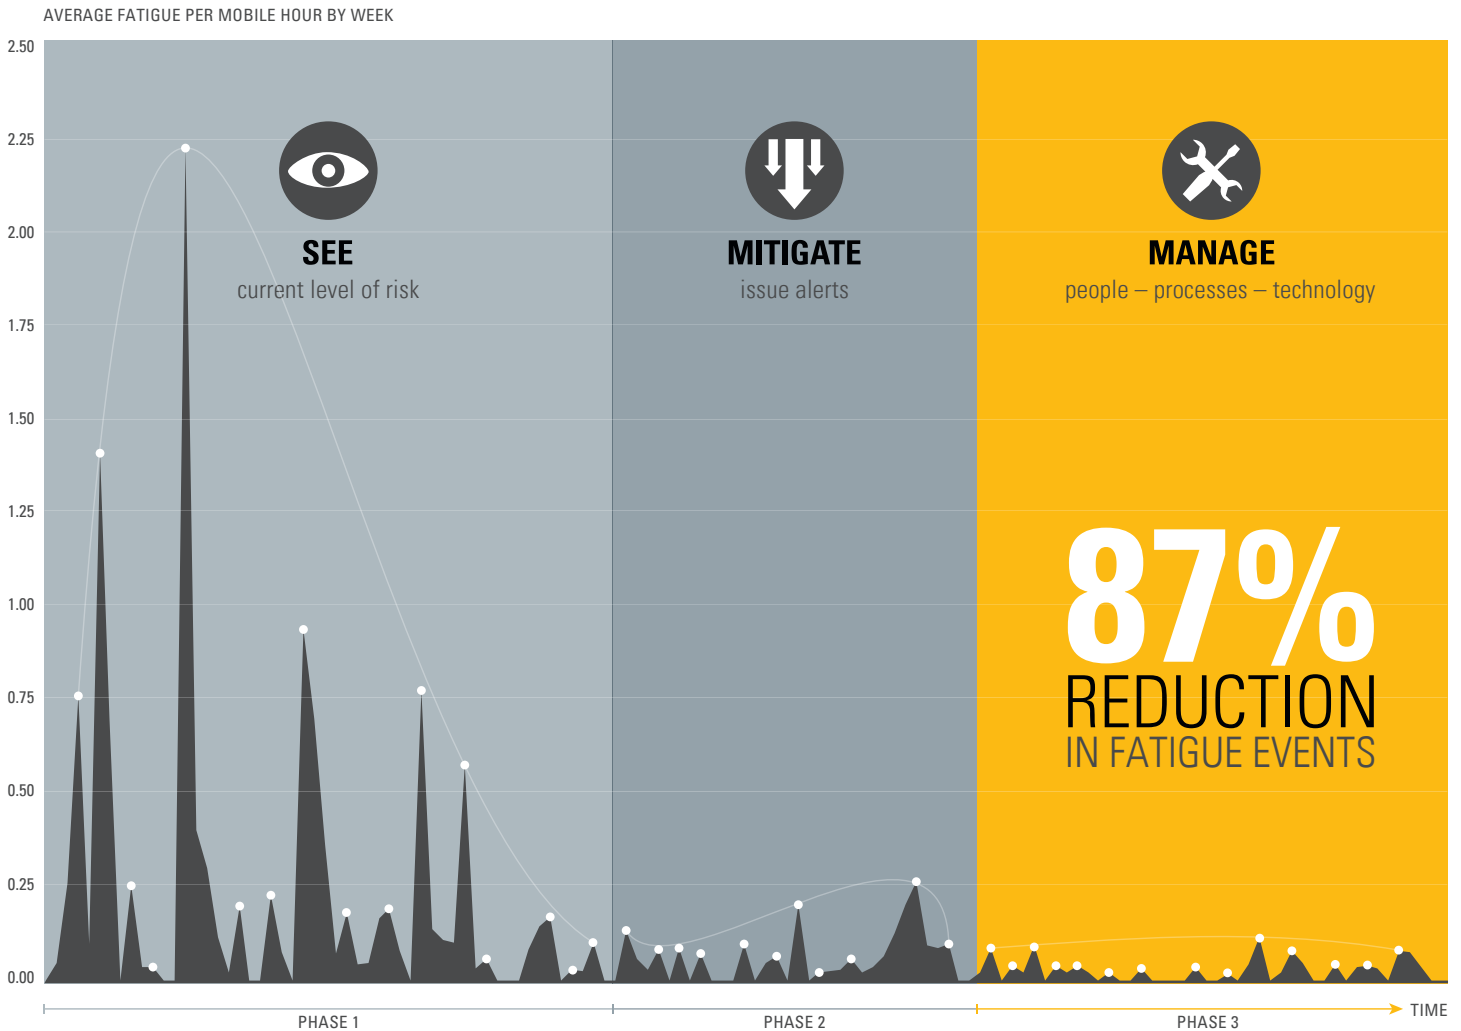

The Driver Safety System (DSS) is a non-intrusive way to manage safety in real-time.

Outside the vehicle, 24/7 monitoring gives you visibility to the full impact of fatigue and distraction on your operations.

MITIGATE EVENTS IMMEDIATELY & MANAGE RISK INDEFINITELY

IN-VEHICLE INTERVENTION

- Fatigue and distraction monitoring through eye-closure detection, duration and head pose
- Full face or eye-only video of detected events
- Configurable overspeed, hard braking and swerve event detection
- Configurable in-vehicle vibration and/or audio alerts
- Customizable configuration parameters

EVENT MONITORING, REPORTING AND ANALYTICS

- 24-hour monitoring and event classification
- Customized reporting and analysis with site-level recommendations
- Training, operator coaching and educational support resources
- Evaluate fatigue and distraction events against available equipment data
- Fatigue Intervention Plan
- Proactive monitoring of DSS hardware health
- Customizable configuration parameters

MITIGATE // Engage real-time operator alerts (seat vibration, audio alarm) when fatigue and distraction events are detected.

MANAGE // Develop a Fatigue Risk Management System to build multiple layers of risk protection around your employees.